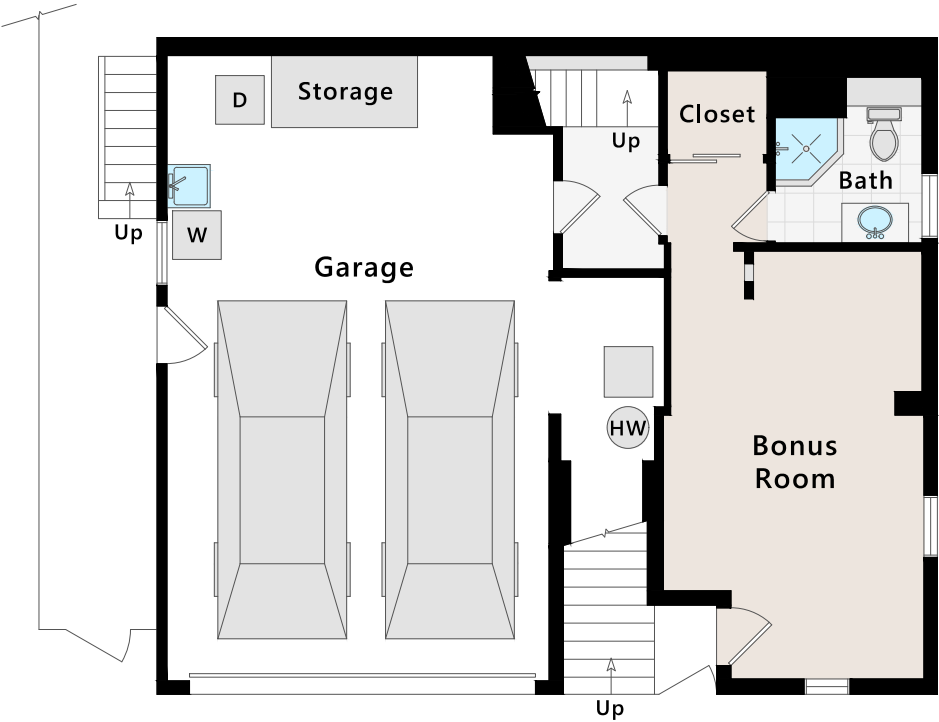

# 621 27th Street

San Francisco, CA

Lower Level

Main Level